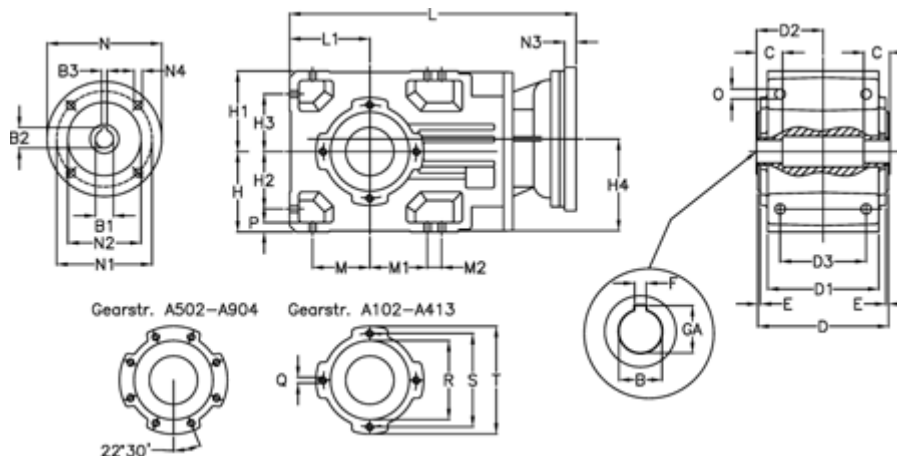

Article number: 29600201204235

Description: Bevel helical gearbox  
A202UH35-12-P90B5

## Measures

B = 35	D3 = 90	H3 = 60.0	N1 = 165	S = 115
B1 = 24	Description = A202UH35-xx-P90 B5	H4 = 93.0	N2 = 130	T = 140
B2 = 27.3	E = 3.0	L = 325.5	N3 = 0	
B3 = 8	F = 10	L1 = 80	N4 = M10x12	
C = 22	GA = 38.3	M = 60.0	O = 9.5	
D = 136	H = 80	M1 = 60.0	P = 9	
D1 = 110	H1 = 80	M2 = 0	Q = M8x15	
D2 = 70.0	H2 = 60.0	N = 200	R = 95	